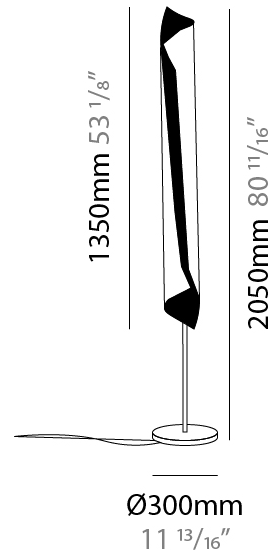

PROJECT
TYPE
SPECIFIER
QUANTITY
DATE

HUE PORTABLE

D134027- _____
base number

1. To build a product code in our configurator select the specify button on the base model # product page
2. To build a manual product code on this datasheet choose from the options listed below in blue font and add the suffix to the base model #

GENERAL

Series: HUE
Brand: Knikerboker
Division: Design
Mounting Type: Portable
Mounting Location: Floor
Subcategory: Floor

PHYSICAL

Shape: Cylinder
Diameter (mm): 300
Diameter (in): 11 ¹³/₁₆
Height (mm): 2050
Height (in): 80 ¹¹/₁₆
Light Distribution: Direct / Indirect
Fixture Finish: EWH / EBK / MAN / COF / PRD / SLF / GLF / CLF / BRL / EWS / EWG / EWC / EWR / EBS / EBG / EBC / EBC / EBB / MAS / MAD / MAC / MAB / COS / CGO / CCL / CBL / PRS / PRG / PRC / PRB
Fixture Material: Metal
Upon Request: Bolt Down

ELECTRICAL

Number of Lamps: 4
Lamp Type: LED Retrofit
Bulb Included: Bulb Not Included
Max. Wattage Per Lamp (W): 4.5
Lamp Base: E26
Input Voltage (V): 120
Upon Request: 277Vac / GU10

LED

OPTICAL

RATINGS AND CERTIFICATIONS

Certified By: Certified for North American Standards
IP rating: IP20