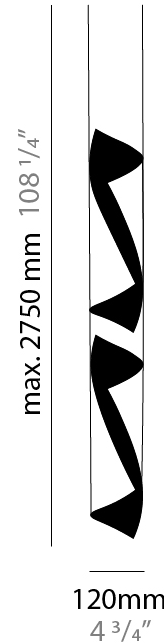

HUE SUSPENSION

D131018- _____
base number

1. To build a product code in our configurator select the specify button on the base model # product page
2. To build a manual product code on this datasheet choose from the options listed below in blue font and add the suffix to the base model #

GENERAL

Series: HUE
Brand: Knikerboker
Division: Design
Mounting Type: Suspension
Mounting Location: Ceiling
Subcategory: Pendant

PHYSICAL

Shape: Abstract
Diameter (mm): 120
Diameter (in): 4 3/4
Height (mm): 1100
Height (in): 43 5/16
Max. Overall Height (mm): 2750
Max. Overall Height (in): 108 3/4
Light Distribution: Direct / Indirect
Fixture Finish: EWH / EBK / MAN / COF / PRD / SLF / GLF / CLF / BRL / EWS / EWG / EWC / EWR / EBS / EBG / EBC / EBC / EBB / MAS / MAD / MAC / MAB / COS / CGO / CCL / CBL / PRS / PRG / PRC / PRB
Fixture Material: Metal
Cable Details: 1 Silicone Cable 2000mm / 78 3/4"

ELECTRICAL

Number of Lamps: 4
Lamp Type: LED Retrofit
Lamp Shape: MR16
Bulb Included: Bulb Not Included
Max. Wattage Per Lamp (W): 6.5
Lamp Base: GU10
Input Voltage (V): 120

LED

OPTICAL

RATINGS AND CERTIFICATIONS

Certified By: Certified for North American Standards
IP rating: IP20

PROJECT	_____
TYPE	_____
SPECIFIER	_____
QUANTITY	_____
DATE	_____