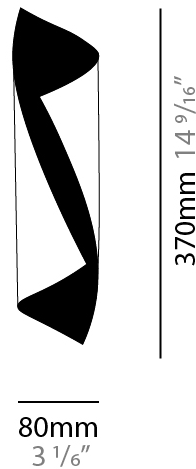

PROJECT	_____
TYPE	_____
SPECIFIER	_____
QUANTITY	_____
DATE	_____

HUE SURFACE

D133062- _____
base number

1. To build a product code in our configurator select the specify button on the base model # product page
2. To build a manual product code on this datasheet choose from the options listed below in blue font and add the suffix to the base model #

GENERAL

Series: HUE _____
Brand: Knikerboker _____
Division: Design _____
Mounting Type: Surface _____
Mounting Location: Wall _____

PHYSICAL

Shape: Cylinder _____
Diameter (mm): 80 _____
Diameter (in): 3 1/8 _____
Height (mm): 370 _____
Height (in): 14 9/16 _____
Light Distribution: Direct / Indirect _____
Fixture Finish: EWH / EBK / MAN / COF / PRD / SLF / GLF / CLF / BRL / EWS / EWG / EWC / EWR / EBS / EBG / EBC / EBC / EBB / MAS / MAD / MAC / MAB / COS / CGO / CCL / CBL / PRS / PRG / PRC / PRB _____
Fixture Material: Metal _____

ELECTRICAL

Number of Lamps: 2 _____
Lamp Type: LED Retrofit _____
Bulb Included: Bulb Not Included _____
Max. Wattage Per Lamp (W): 2.5 _____
Lamp Base: G9 _____
Input Voltage (V): 120 _____

LED

OPTICAL

RATINGS AND CERTIFICATIONS

Certified By: Certified for North American Standards _____
IP rating: IP20 _____