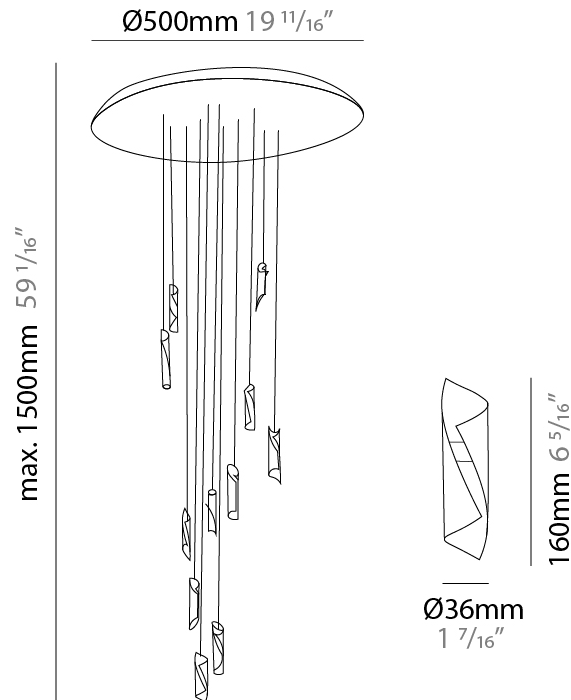

PROJECT
TYPE
SPECIFIER
QUANTITY
DATE

HUE 10 SUSPENSION

D131003- _____
base number

1. To build a product code in our configurator select the specify button on the base model # product page
2. To build a manual product code on this datasheet choose from the options listed below in blue font and add the suffix to the base model #

GENERAL

Series: HUE
Subseries: Hue 10
Brand: Knikerboker
Division: Design
Mounting Type: Suspension
Mounting Location: Ceiling
Subcategory: Ambient

PHYSICAL

Shape: Abstract
Diameter (mm): 500
Diameter (in): 19 11/16
Height (mm): 160
Height (in): 6 5/16
Max. Overall Height (mm): 1500
Max. Overall Height (in): 59 1/16
Light Distribution: Direct / Indirect
Fixture Finish: EWH / EBK / MAN / COF / PRD / SLF / GLF / CLF / BRL / EWS / EWG / EWC / EWR / EBS / EBG / EBC / EBB / MAS / MAD / MAC / MAB / COS / CGO / CCL / CBL / PRS / PRG / PRC / PRB
Fixture Material: Metal
Cable Details: Silicon Coaxial Cable

ELECTRICAL

Lamp Type: LED
Total Output Wattage (W): 15
Dimming: Non-Dimming / Phase Dimming (120vac Only)
Driver Included: Yes
Driver Location: Integrated
Driver Type: Constant Current - Universal
Driver Class: Class 2
Input Voltage (V): 120 - 277
Constant Current (MA): 350

LED

Number of LEDs: 10
Color Temperature (°K): 3000
Max. Delivered Lumen (lm): 1500
CRI: >80 CRI
Lamp Life (hrs): 50000

OPTICAL

RATINGS AND CERTIFICATIONS

Certified By: Certified for North American Standards
IP rating: IP20